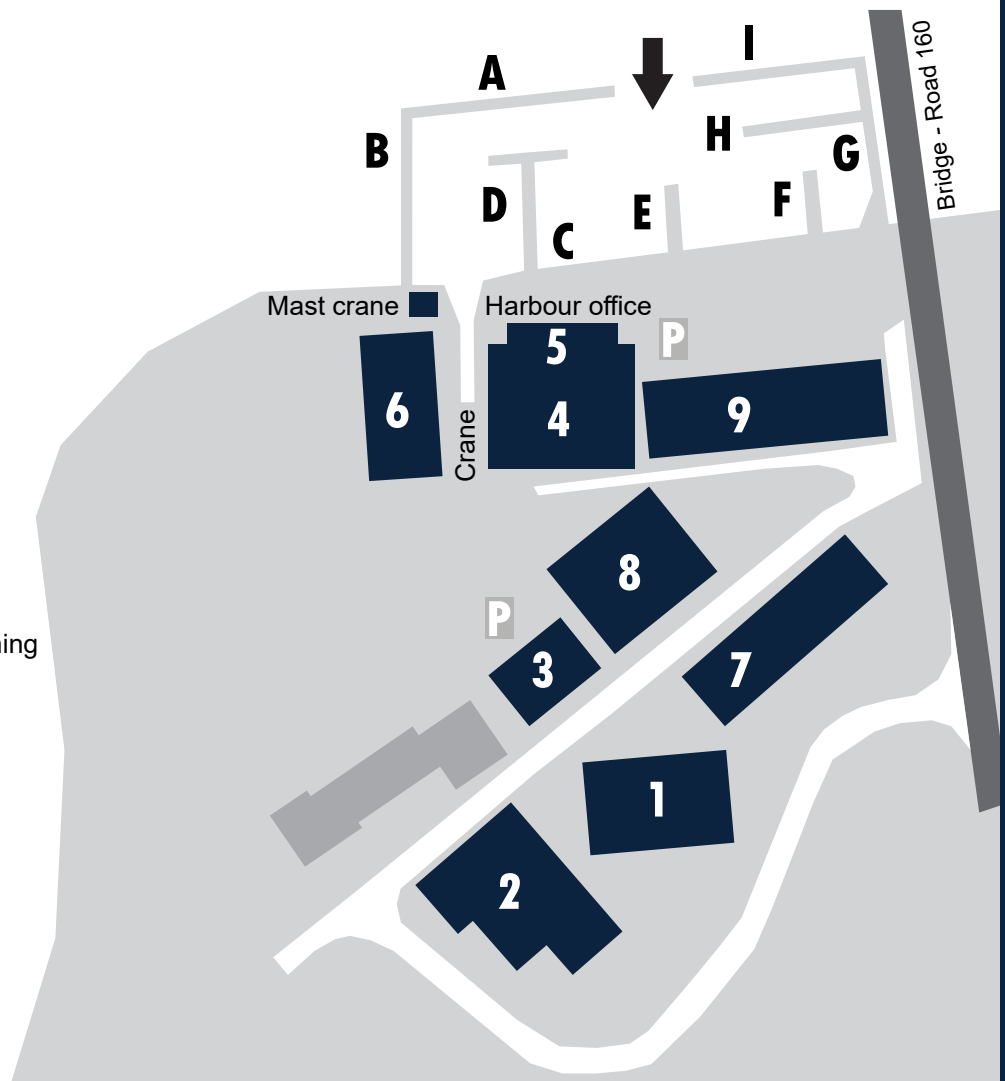

VINDÖ MARIN

HARBOUR MAP

Position

N58°18'9.04 E11°41'54.34

JETTIES

A	1 - 4
B	1 - 10
C	1 - 5
D	1 - 10
E	1 - 2
F	1 - 2
G	1 - 4
H	1 - 6
I	1 - 3

BUILDINGS

1. A - Production & offices
2. B - Storage
3. C - Varnishing and reconditioning
4. D - Storage
5. D - Harbour office
6. E - Storage
7. F - Storage
8. G - Storage
9. H - Storage